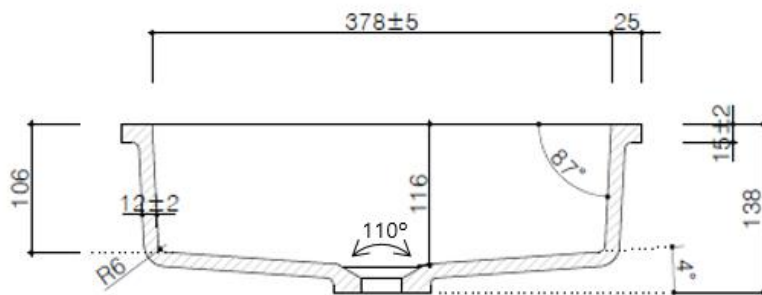

# B3150 Bowl

- Square type / Undermount
- Dimension  
Overall : 428mm(L) x 328mm(W) x 138mm(D)  
Inner : 378mm(L) x 278mm(W) x 116mm(D)
- Satin Finished
- Available Colors  
: Bright White, Pure White, Quasar White, Pearl, Ivory