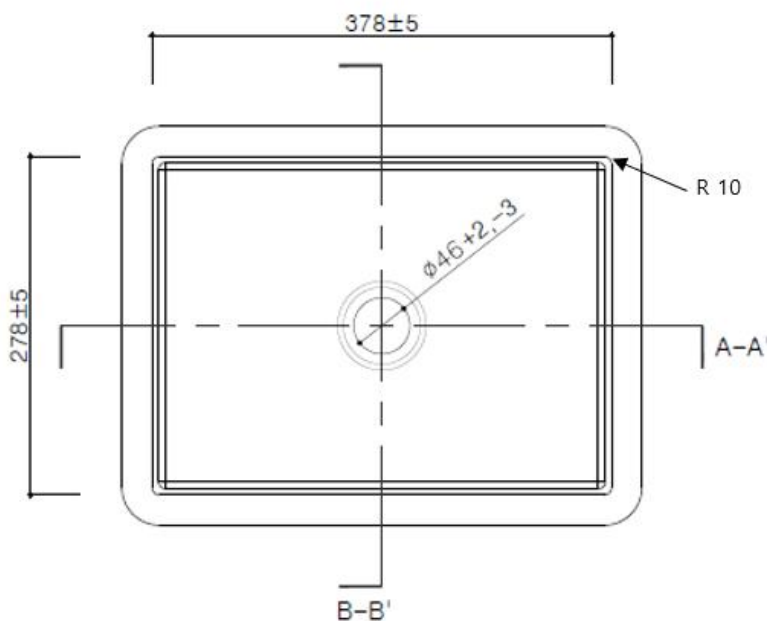

# B3150 Bowl

- Square type / Undermount
- Dimension  
Overall : 428mm(L) x 328mm(W) x 138mm(D)  
Inner : 378mm(L) x 278mm(W) x 116mm(D)
- Satin Finished
- Available Colors  
: Bright White, Pure White, Quasar White, Pearl, Ivory